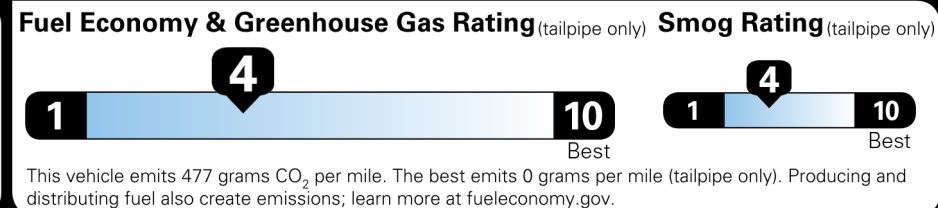

Not Original - Copy

Created on 2026-02-09 11:22:11 (UTC)

EPA DOT Fuel Economy and Environment

Gasoline Vehicle

You spend \$8,000
 more in fuel costs over 5 years compared to the average new vehicle.

Annual fuel cost \$3,300