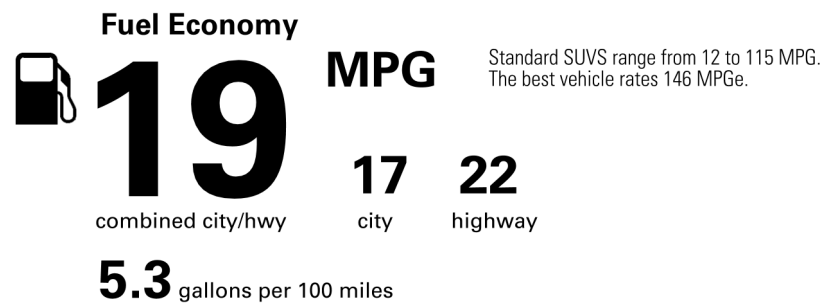

STANDARD EQUIPMENT UNLESS REPLACED BY INSTALLED OPTIONS

LX 600 Luxury 4WD

Mechanical & Performance

- * 3.4L V6 Twin Turbo Engine with 409 HP
- * 10-Speed Automatic Transmission
- * 8,000-lb Towing Capacity with Integrated Tow Hitch
- * Crawl Control with Turn Assist
- * Active Height Control
- * Multi-Terrain Select
- * Adaptive Variable Suspension

Not Original - Copy

Created on 2026-02-09 11:22:11 (UTC)

EPA DOT Fuel Economy and Environment

Gasoline Vehicle

You spend \$8,000
 more in fuel costs over 5 years compared to the average new vehicle.

Annual fuel cost \$3,300