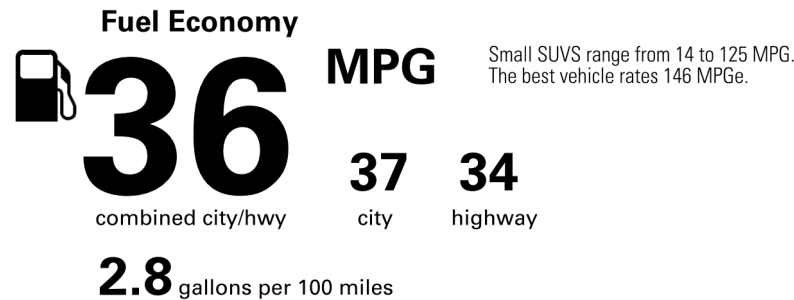

\$55,300.00

Not Original - Copy

Created on 2026-05-29 18:22:36 (UTC)

EPA DOT Fuel Economy and Environment

Gasoline Vehicle

You spend \$250
 more in fuel costs over 5 years compared to the average new vehicle.