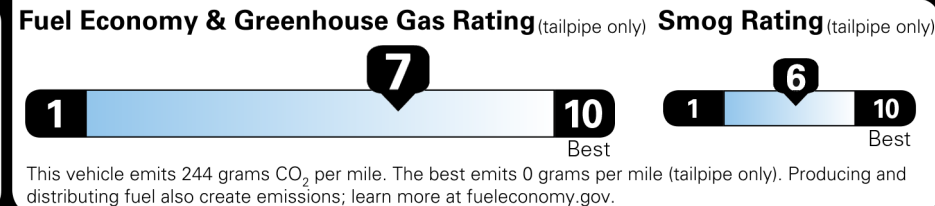

You spend $250
more in fuel costs over 5 years compared to the average new vehicle.

Annual fuel COST $1,750